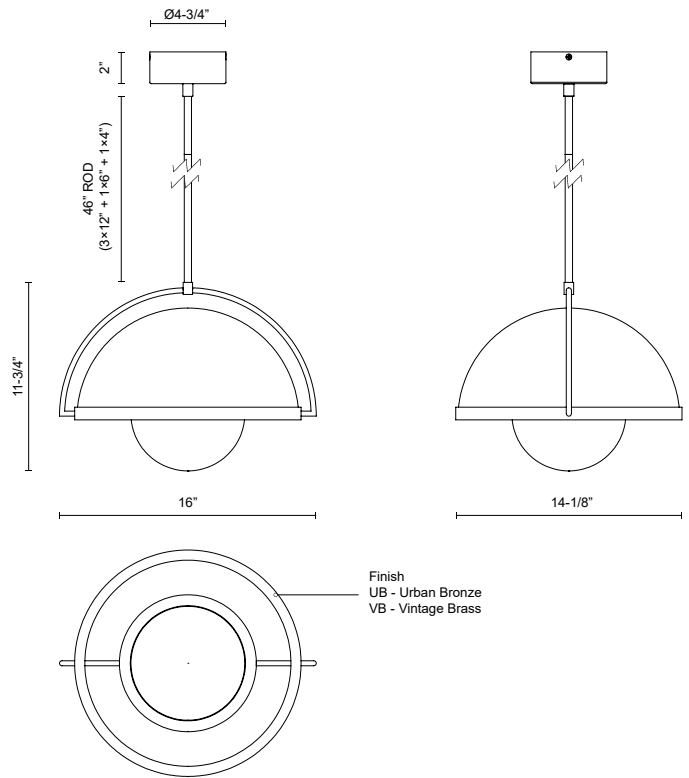

BOWERY PD20716-UNV

PENDANTS

PROJECT

PD20716-VB-UNV
Vintage Brass

PD20716-UB-UNV
Urban Bronze

SPECIFICATION DETAILS

Fixture Dimensions	L16" x W14-1/8" x H11-3/4"
Light Source	LED with DC Driver
Wattage	24W
Total Lumens	1710lm
Delivered Lumens	700lm*
Voltage	120-277V
Color Temperature	3000K
CRI (Ra)	90CRI
Optional Color Temps	2700K - 5000K Available, Minimum Order Quantities Apply
LED Rated Life	50,000 hours
Dimming	100% - 10%, TRIAC or ELV Dimmer (Not Included)
Shade Details	Clear Glass Shade
Adjustable	Yes
Rod Length	46" Max (3x12" + 1x6" + 1x4")
Minimum Hang Height	20"
Sloped Ceiling Adaptable	No
Location	Dry
Illumination Direction	Omn-directional
CEC Title 24 JA8	Yes, JA8-2022
Canopy Dimensions	D4-3/4" x H2"
Material	Steel + Glass
Paint Finish	UB01; VB01;

- Mid-century silhouette re-imagined
- Integrated LED, no need for bulbs
- Clear glass shades
- 46" of Rod included
- Perfect for kitchen, dining, or bedroom spaces

KUZCO

CANADA: 19054 28TH AVENUE - SURREY, BC V3Z 6M3